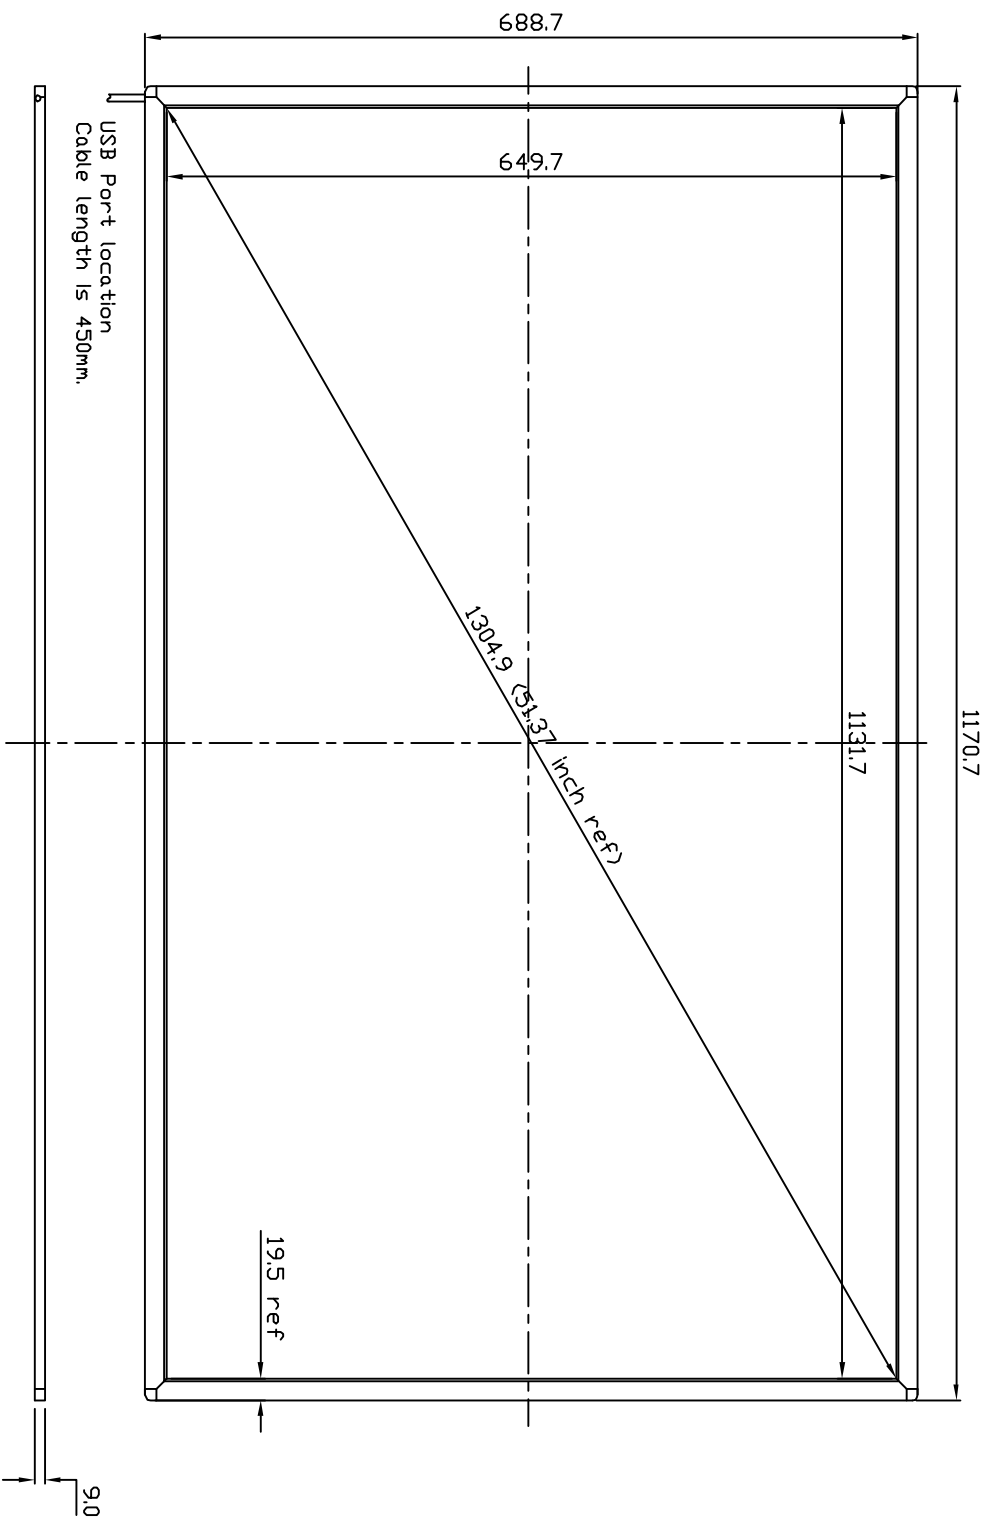

H G F E D C B A

会签栏

☐ 02

☐ 03

☐ 05

☐ 06

☐ 07

分发栏

☐ 02 ☐ 03

☐ 05 ☐ 06

☐ 07

IRTOUCH

BEIJING IRTOUCHSYSTEMS CO., LTD.

EXPLODE No:

Rev: A

PROJECTION

MATERIAL:

DO NOT SCALE DRAWING
ALL DIMENSIONS ARE MM

PART No:

T50

DRAW No:

FINISH:

LINEAR TO: X:±10
Y:±0.5

PART NAME:

TOUCHSCREEN FOR 50"

SCALE: 1:1

ACTION:

DESIGNER:
DATE: 2008.07.10

CHECKED:
DATE:

APPROVED:
DATE:

SHEET 1 OF 1

A4