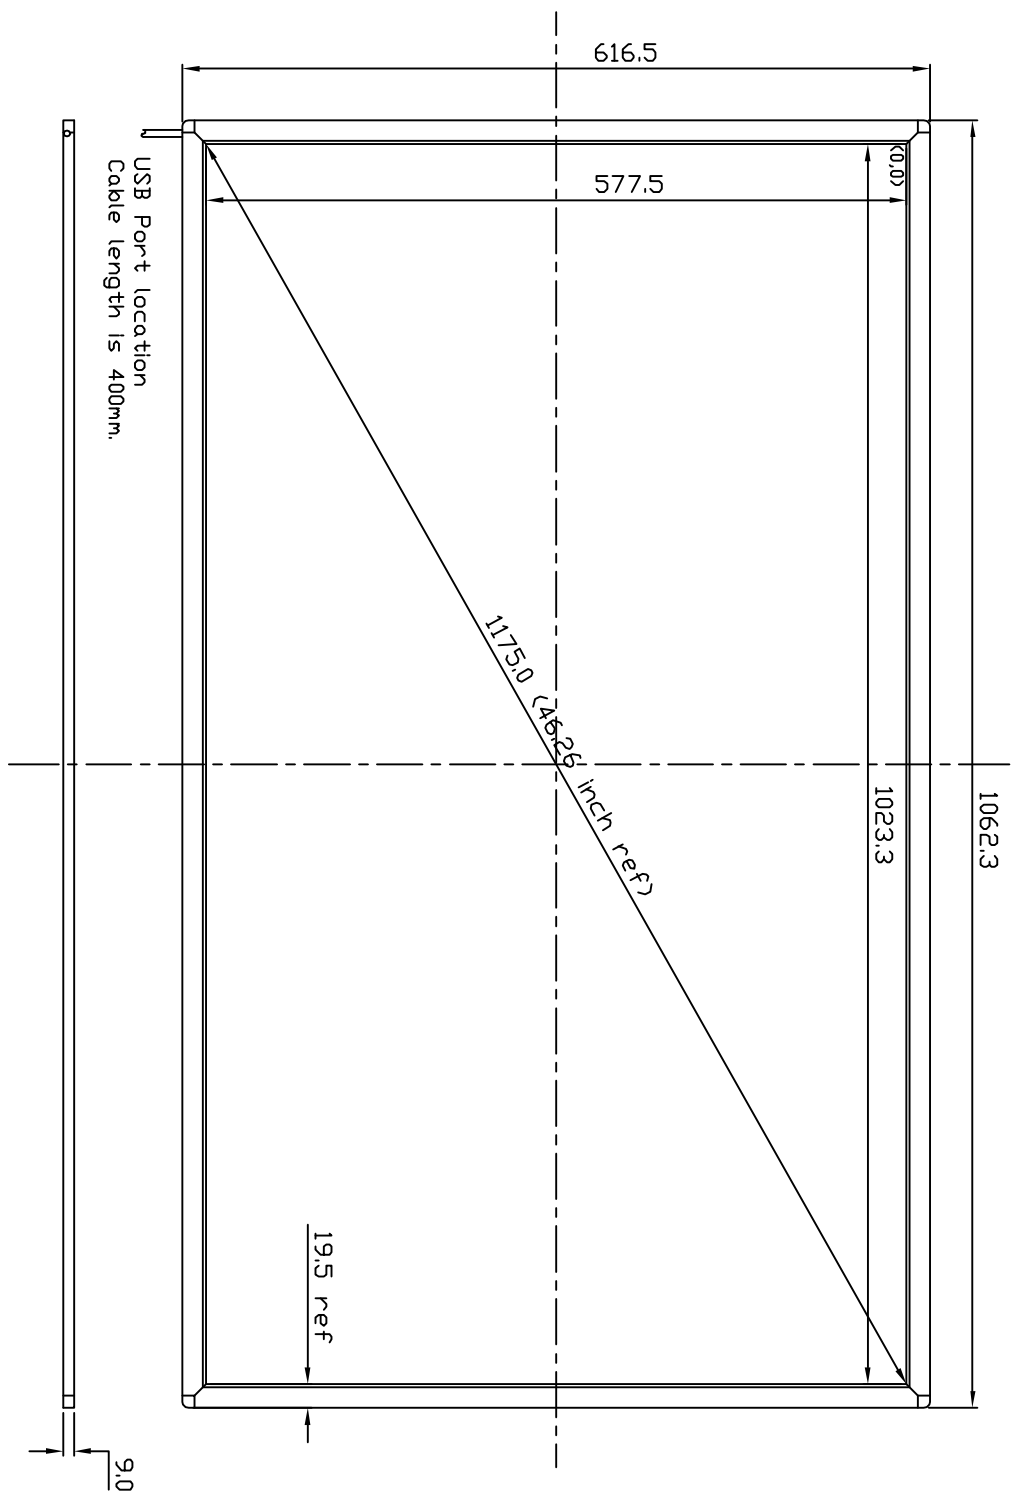

H G F E D C B A

会签栏

02

03

05

06

07

分发栏

02 03

05 06

07

IRTOUCH

BEIJING IRTOUCHSYSTEMS CO., LTD.

EXPLODE No:

Rev: B

PROJECTION

MATERIAL:

DO NOT SCALE DRAWING
ALL DIMENSIONS ARE MM

PART No:

T 46

DRAW No:

FINISH:

LINEAR TO: X:±1.0
Y:±0.5
ANGULAR TO: ±1.0°

PART NAME:

TOUCHSCREEN FOR 46"

SCALE: 1:1

ACTION:

DESIGNER:
DATE: 2008.08.11

CHECKED:

APPROVED:

SHEET 1 OF 1

A4