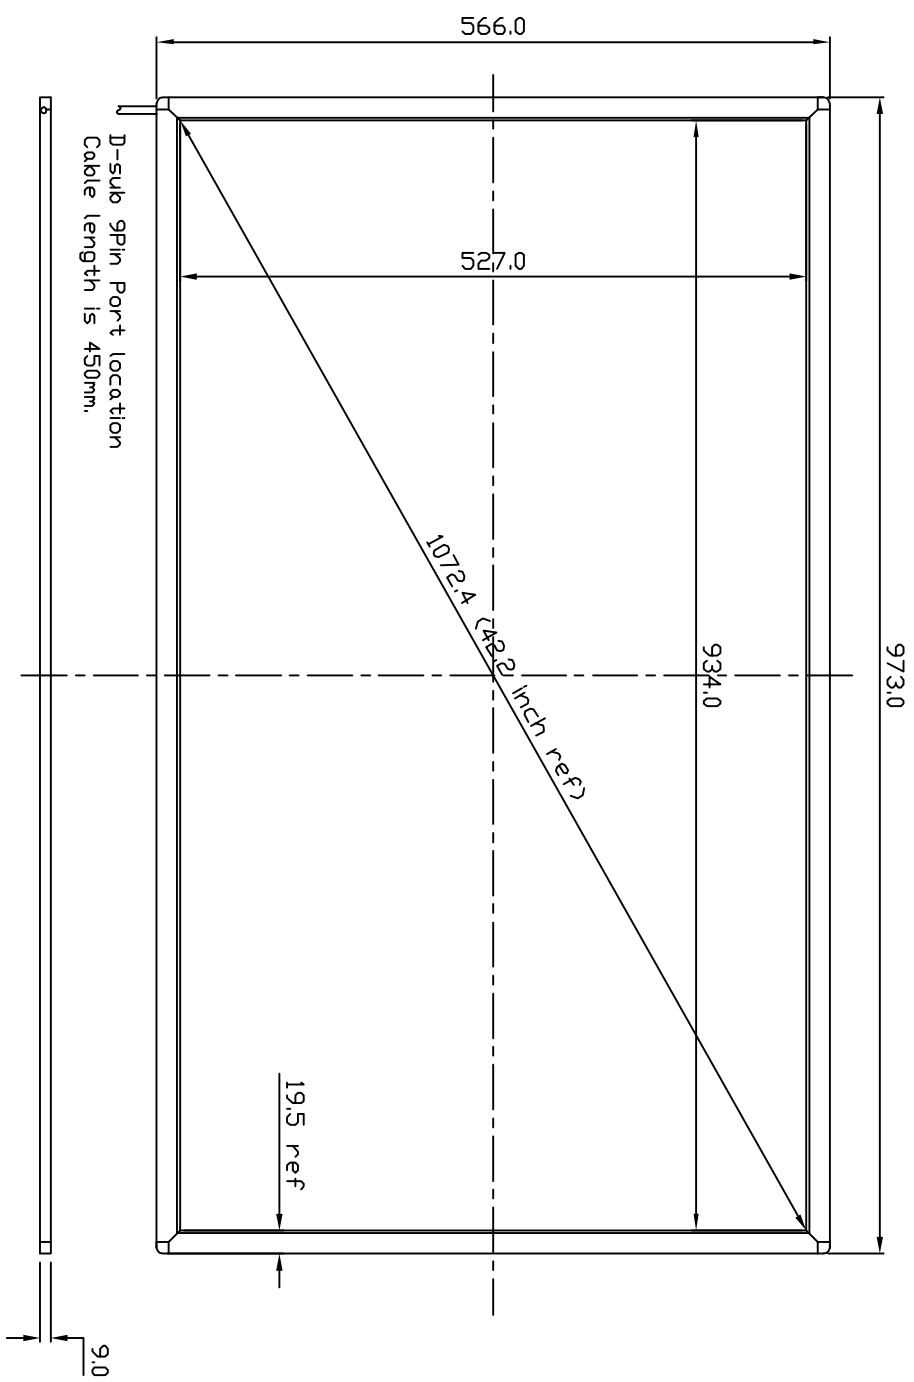

H G F E D C B A

会签栏

02

03

05

06

07

分发栏

02 03

05 06

07

IRTOUCH

BEIJING IRTOUCHSYSTEMS CO., LTD.

EXPLODE No:

Rev: A

PROJECTION

MATERIAL: DO NOT SCALE DRAWING
ALL DIMENSIONS ARE MM

PART No:

T 42

DRAW No:

FINISH: TOLERANCE:
LINEAR TO: X:±10
Y:±10
ANGULAR TO: ±10°

PART NAME: TOUCHSCREEN FOR 42"

SCALE: 1:1

ACTION: DESIGNER: DATE: 2008.06.23