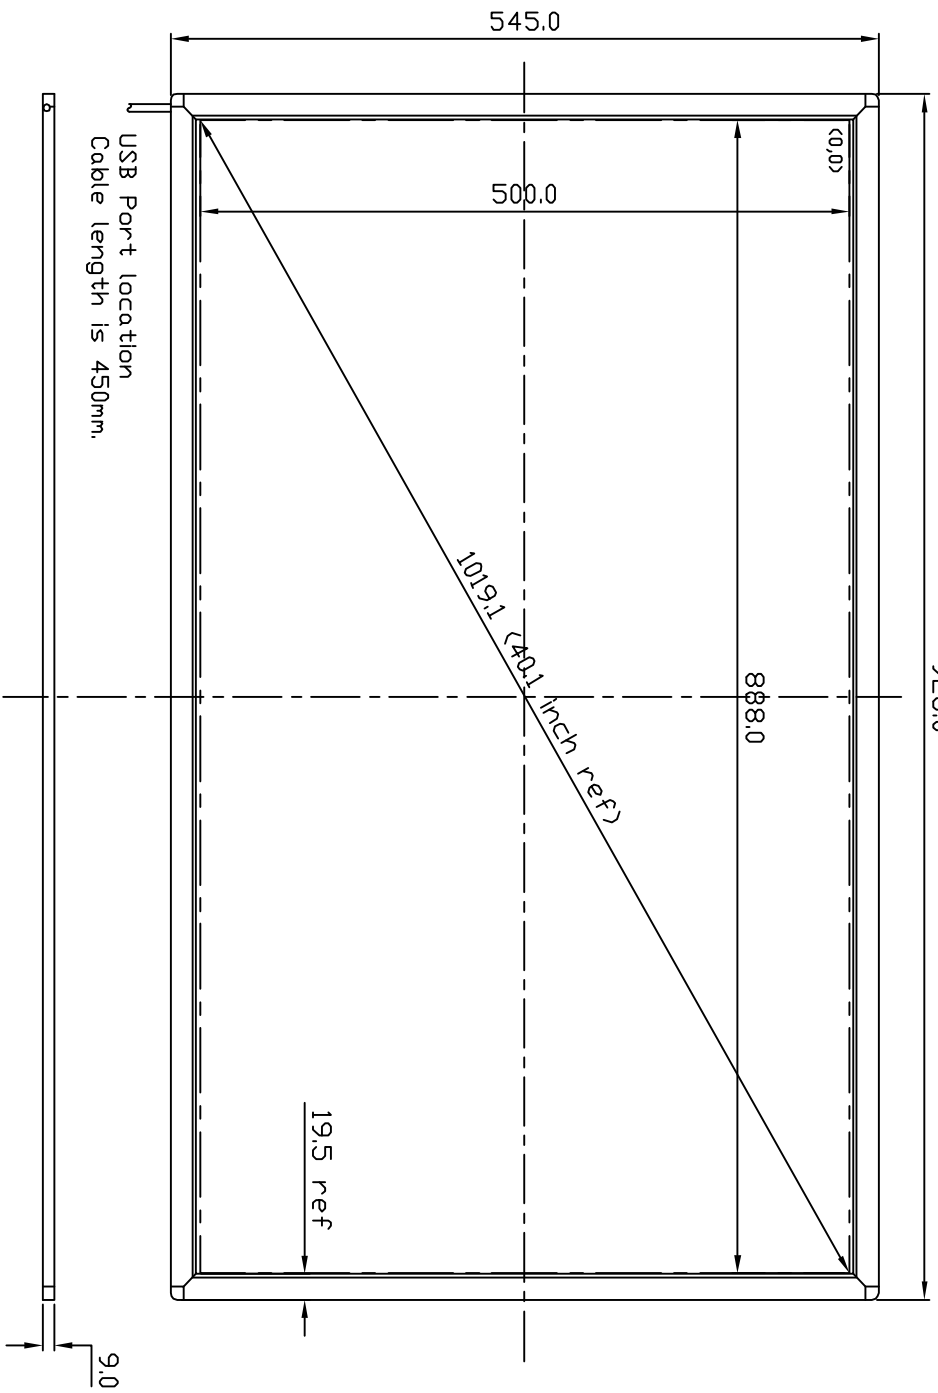

H G F E D C B A

分發欄

☐ 02

☐ 03

☐ 05

☐ 06

☐ 07

分發欄

☐ 02 ☐ 03

☐ 05 ☐ 06

☐ 07

IRTOUCH

BEIJING IRTOUCHSYSTEMS CO., LTD

EXPLODE No:

Rev: A

PROJECTION

MATERIAL:

DO NOT SCALE DRAWING
ALL DIMENSIONS ARE MM

PART No:

T 40

DRAW No:

FINISH:

PART NAME:

TOUCHSCREEN FOR 40"

SCALE: 1:1

ACTION:

DESIGNER:
DATE: 2008.10.30

CHECKED:

APPROVED:

SHEET 1 OF 1

A4