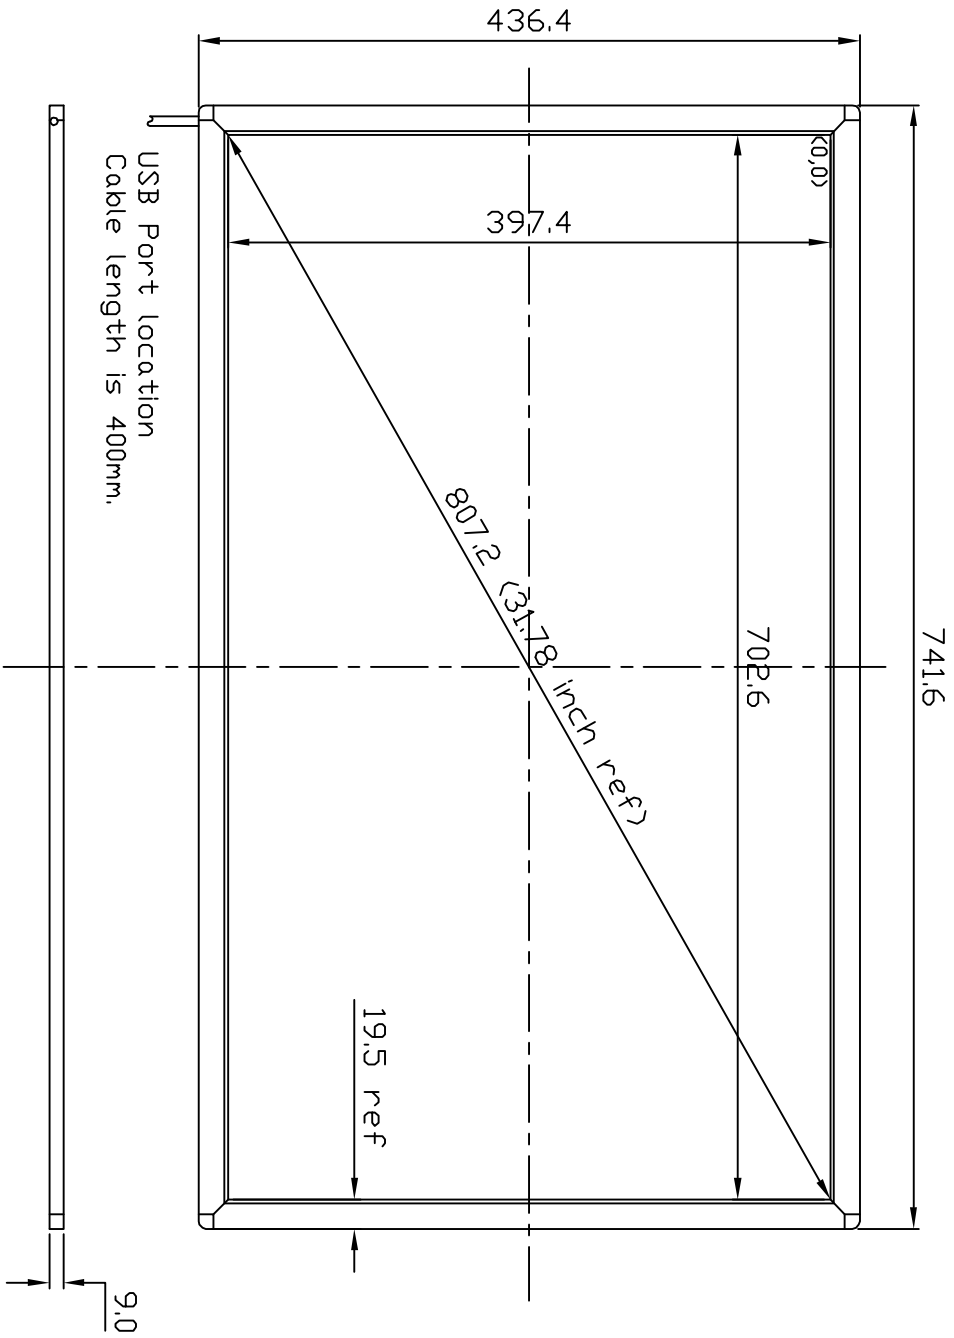

H G F E D C B A

会签栏

☐ 02

☐ 03

☐ 05

☐ 06

☐ 07

分发栏

☐ 02 ☐ 03

☐ 05 ☐ 06

☐ 07

IRTOUCH

BEIJING IRTOUCHSYSTEMS CO., LTD.

EXPLODE No:

Rev: A

PROJECTION

MATERIAL:

DO NOT SCALE DRAWING
ALL DIMENSIONS ARE MM

PART No:

T32

DRAW No:

FINISH:

LINEAR TO: X:±10
Y:±0.5
ANGULAR TO: ±10°

PART NAME:

TOUCHSCREEN FOR 32"

SCALE: 1:1

ACTION:

DESIGNER:
DATE: 2008.10.07

CHECKED:

DATE:

APPROVED:

DATE:

SHEET 1 OF 1

A4