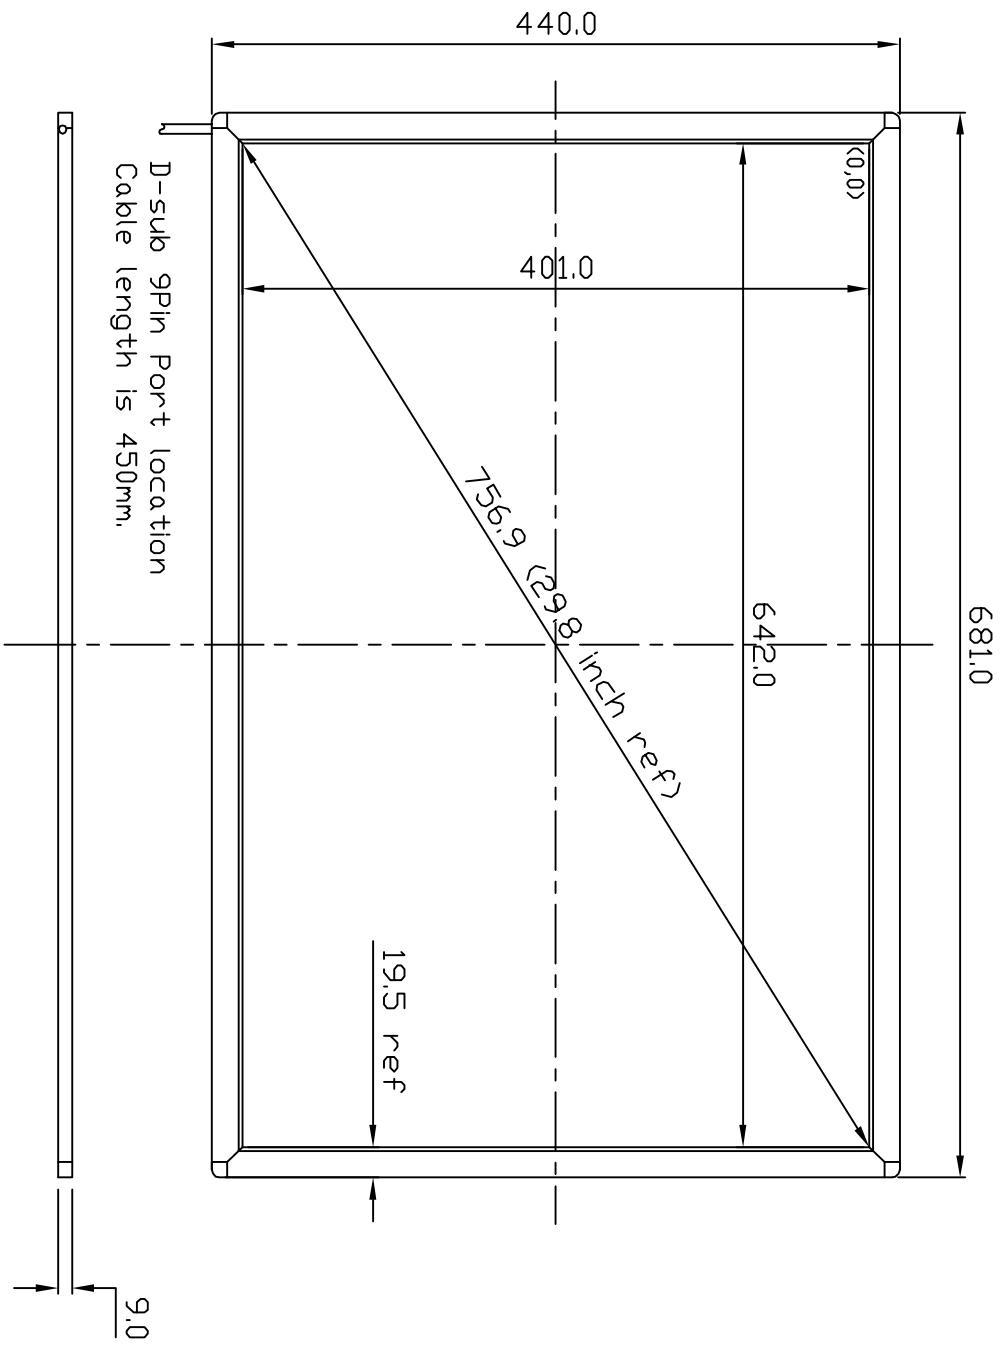

H G F E D C B A

会签栏

02

03

05

06

07

分发栏

02 03

05 06

07

IRTOUCH

BEIJING IRTOUCH SYSTEMS CO., LTD.

EXPLODE No: Rev: A PROJECTION

MATERIAL: DO NOT SCALE DRAWING ALL DIMENSIONS ARE MM

PART No: T30

DRAW No:

FINISH: LINEAR TO: X: ±1.0 Y: ±1.0 Z: ±0.5

PART NAME: TOUCHSCREEN FOR 30"

SCALE: 1:1

ANGULAR TO: ±10°

CHECKED: APPROVED:

SHEET 1 OF 1 A4

DESIGNER: DATE: 2008.08.25