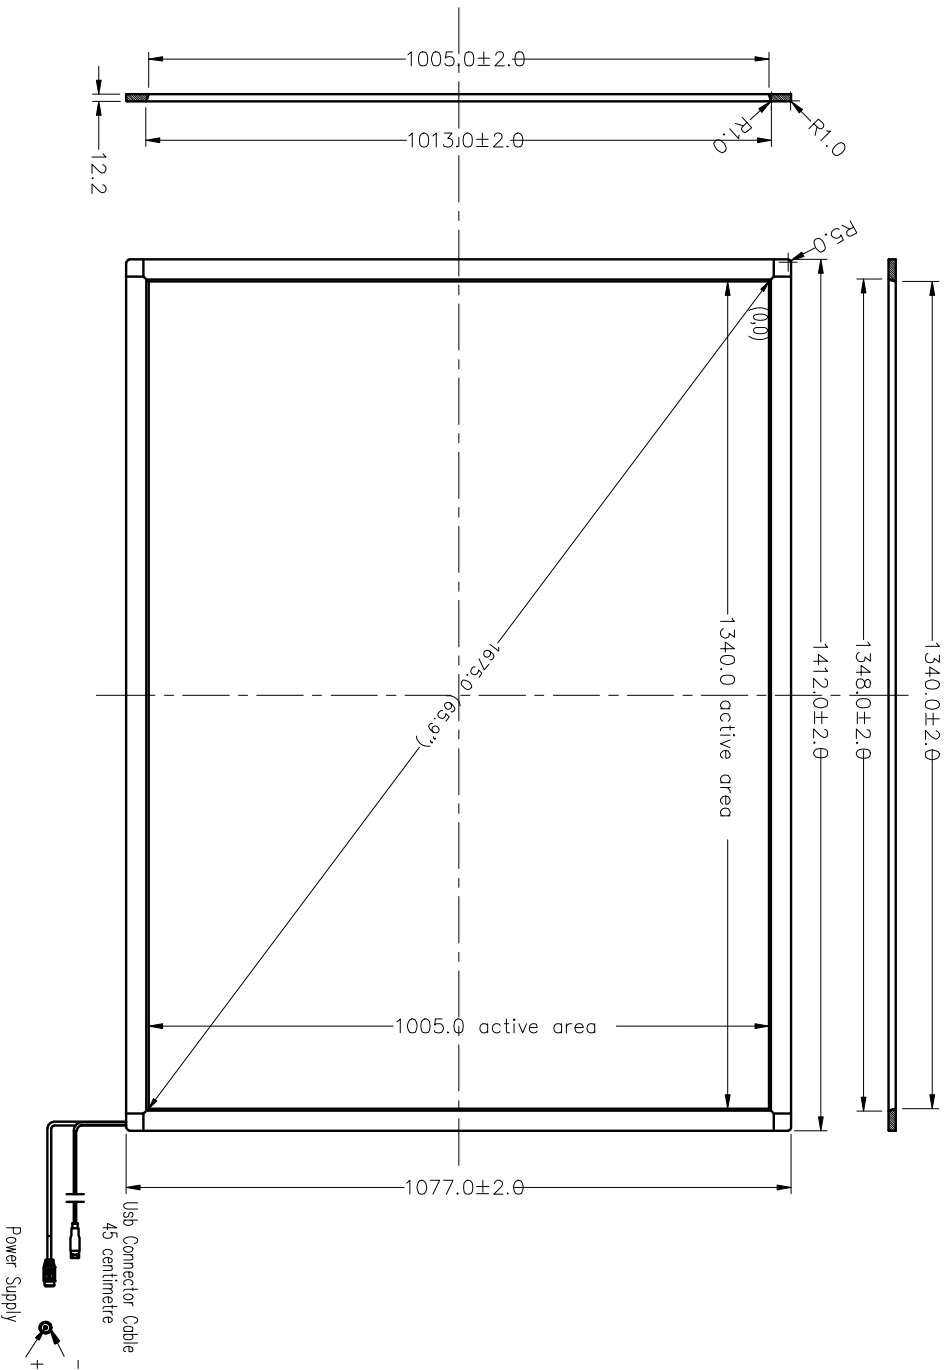

会整栏

02

03

05

06

07

分发栏

02 03

05 06

07

H G F E D C B A

IRTOUCH

BEIJING IRTOUCHSYSTEMS CO., LTD.

DO NOT SCALE DRAWING
ALL DIMENSIONS ARE MM

TOLERANCE:
LINEAR TOL: X=±1.0
ANGULAR TOL: =±1.0'

FINISH:

ACTION:

PART No:

L65

PART NAME: TOUCHSCREEN FOR 65"

DESIGNER:

DATE:

EXPLODE No:

Rev: A

PROJECTION

DRAW No:

SCALE: 1:1

CHECKED:

DATE:

APPROVED:

DATE:

SHEET 1 OF 1