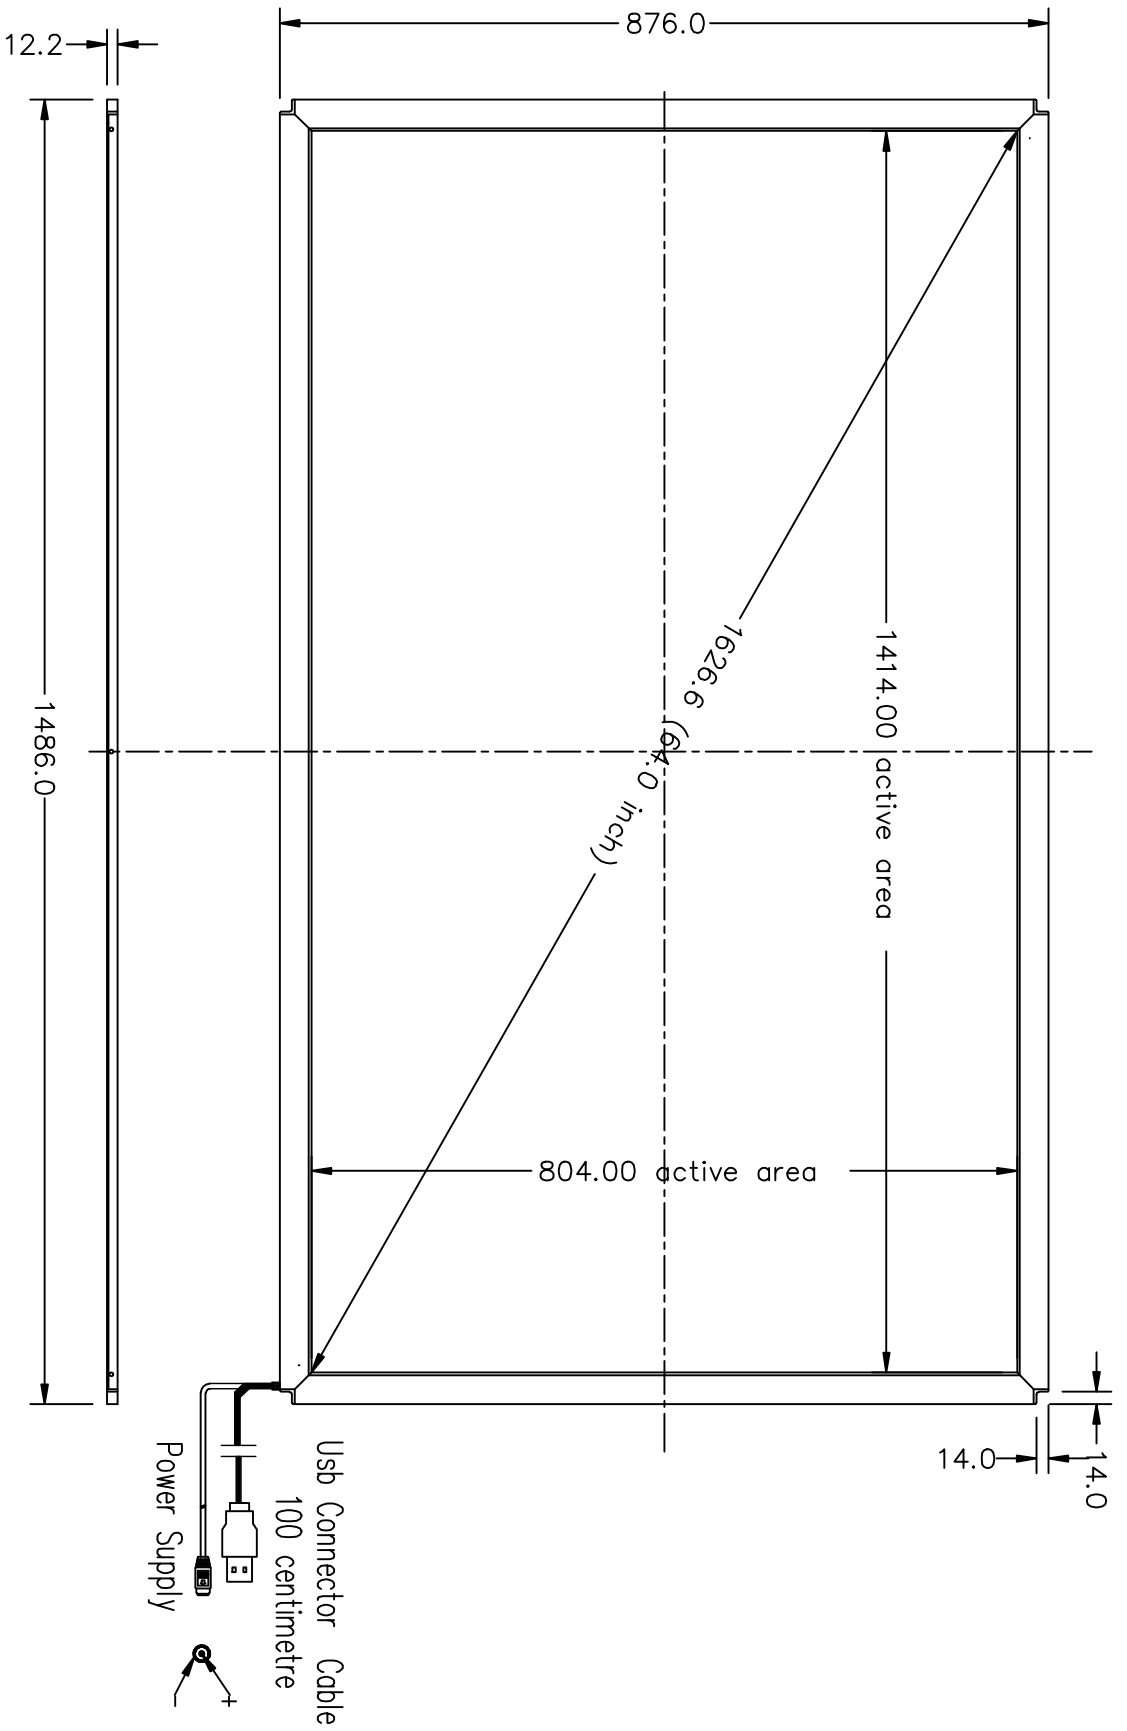

H G F E D C B A

IRTOUCH		BEIJING IRTOUCHSYSTEMS CO., LTD.		EXPLODE No:	Rev:	PROJECTION
MATERIAL:	DO NOT SCALE DRAWING	PART No:	L63		A	
FINISH:	ALL DIMENSIONS ARE MM	PART NAME:	Touchscreen for 63" led	SCALE:	1:1	
ACTION:	TOLERANCE:	CHECKED:		APPROVED:		SHEET 1 OF 1
	LINEAR TOL: ± 1.0	DATE:		DATE:		A4
	ANGULAR TOL: $\pm 1.0'$					